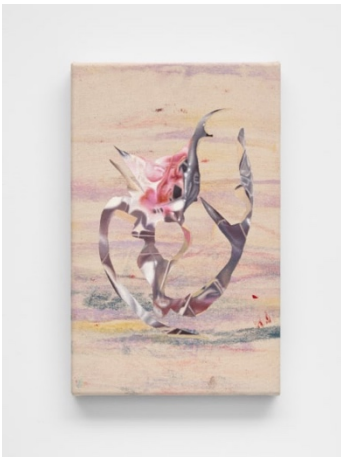

jc gallery

JC Gallery Ltd
14A Hay Hill
London
W1J 8NZ
www.jc-gallery.com

Control Entropy CW Landon

CW Landon
Address 42, 2024
Plaster, wire, mild steel, bronze
and sugar
242cm x 128cm x 60 cm
(1250027)

CW Landon
Leeway, 2024
Plaster, wire, mild steel hydraulic
tube, water colour, bronze
17.5 cm x 90cm x 30cm
(1250026)

CW Landon
untitled, 2024
Plaster, wire, watercolour, mild
steel hydraulic tubing
20cm x 10cm x 10cm
(1250025)

jc gallery

JC Gallery Ltd
14A Hay Hill
London
W1J 8NZ
www.jc-gallery.com

CW Landon

Immobility, 2024

Plaster, wire, mild steel hydraulic
tube, water colour, bronze

25cm x 40cm x 10cm

(1250024)

CW Landon

Heuristic Bloom, 2024

signed CW Landon 2024

Oil and acrylic on canvas

25 cm x 40 cm